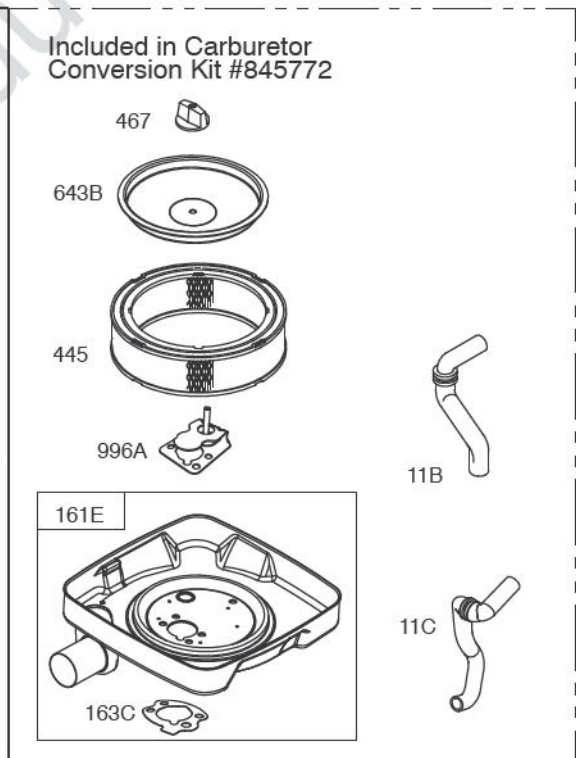

- 118
- 118A
- 105A
- 365A
- 365
- 187A
- 601B
- 187
- 601

- 11B
- 11C

Included in Fuel Tank Service #845137

Included in Fuel Tank Service #845138

529A

DUAL CIRCUIT	10 - 16 AMP	20 AMP	20 AMP POWER LINK
474	474A	474B	474C
<p>NOTE: All stators use a No. 1119 mounting screw.</p>			