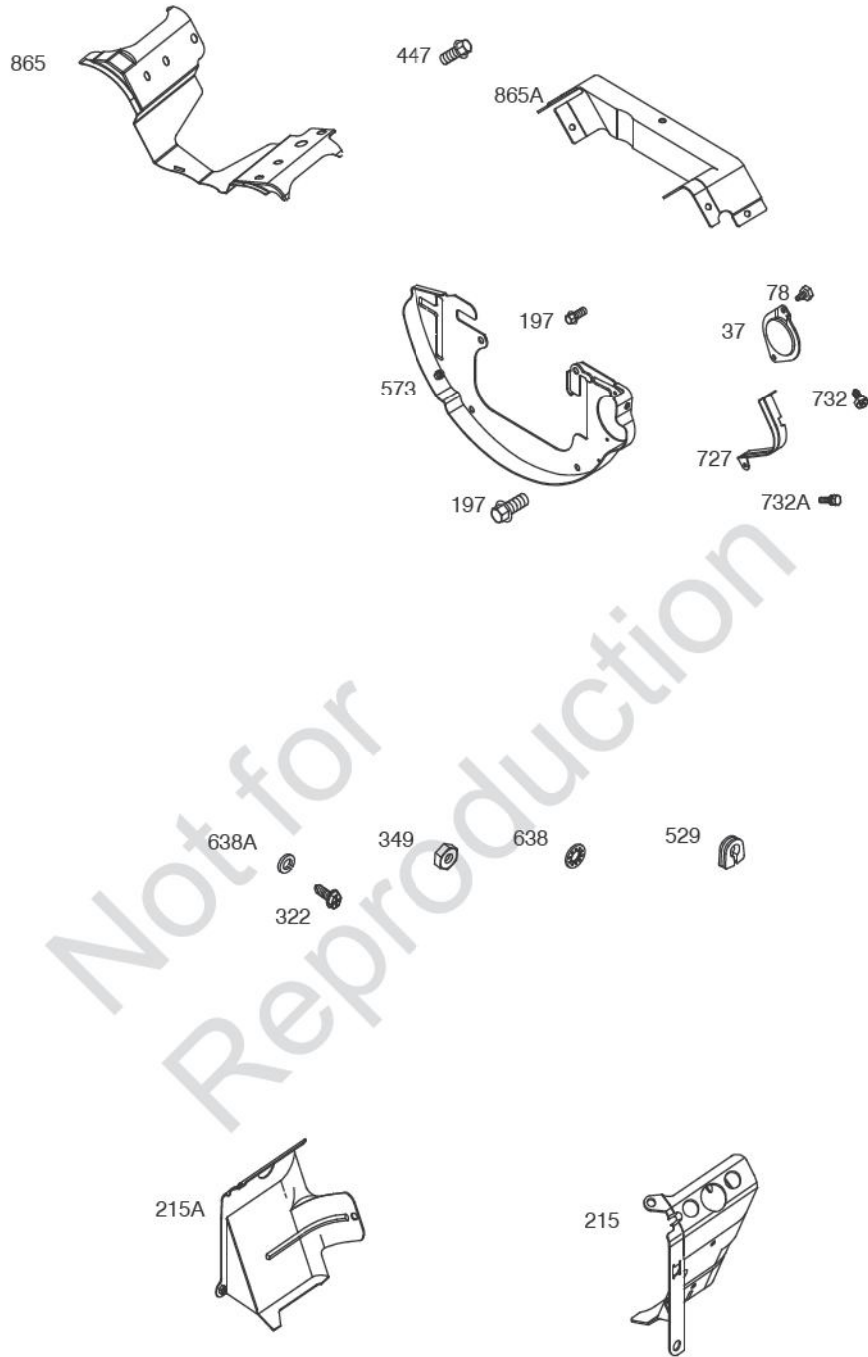

- 118
- 118A
- 105A
- 365A
- 365
- 187A
- 601B
- 187
- 601

- 11B
- 11C

Included in Fuel Tank Service #845137

Included in Fuel Tank Service #845138

529A

DUAL CIRCUIT	10 - 16 AMP	20 AMP	20 AMP POWER LINK
474	474A	474B	474C
<p>NOTE: All stators use a No. 1119 mounting screw.</p>			