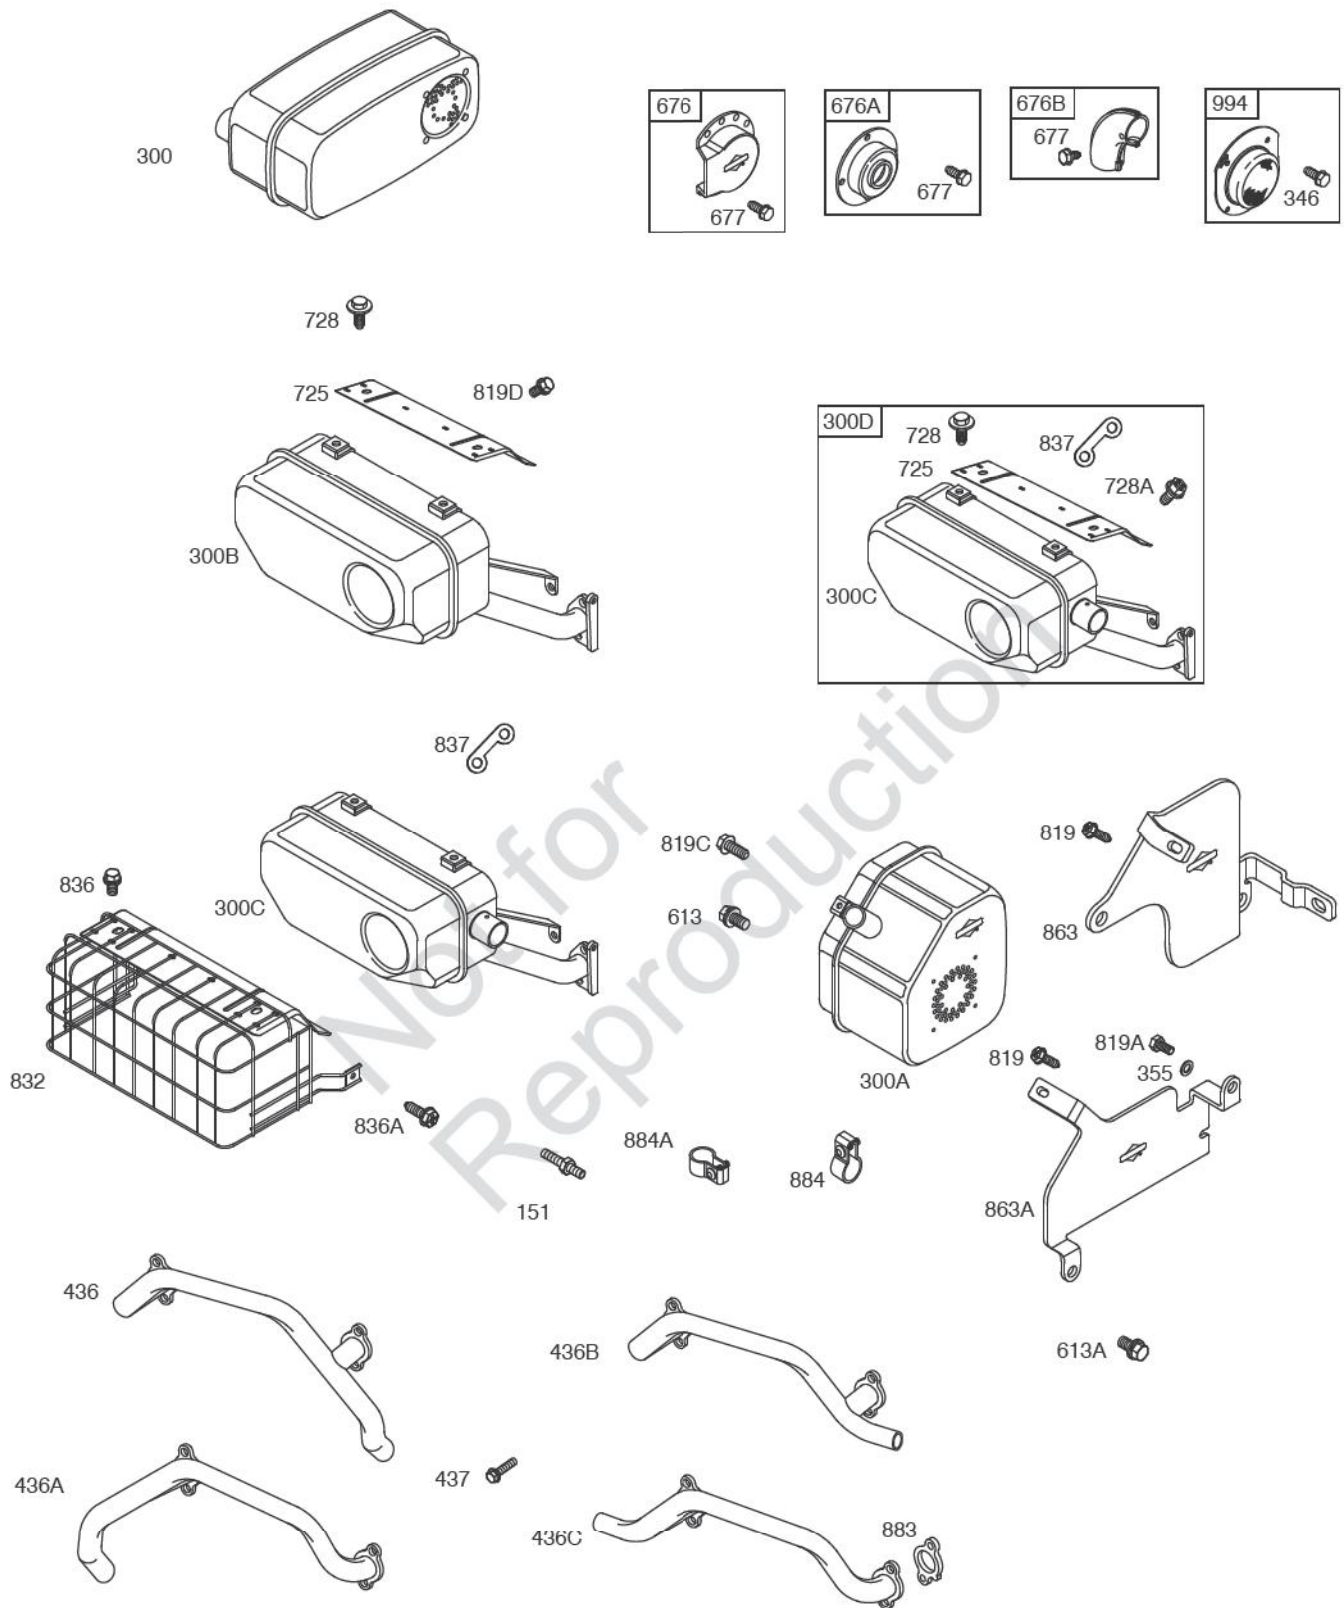

- 118
- 118A
- 105A
- 365A
- 365
- 187A
- 601B
- 187
- 601

- 11B
- 11C

Included in Fuel Tank Service #845137

Included in Fuel Tank Service #845138

529A

DUAL CIRCUIT	10 - 16 AMP	20 AMP	20 AMP POWER LINK
474	474A	474B	474C
<p>NOTE: All stators use a No. 1119 mounting screw.</p>			