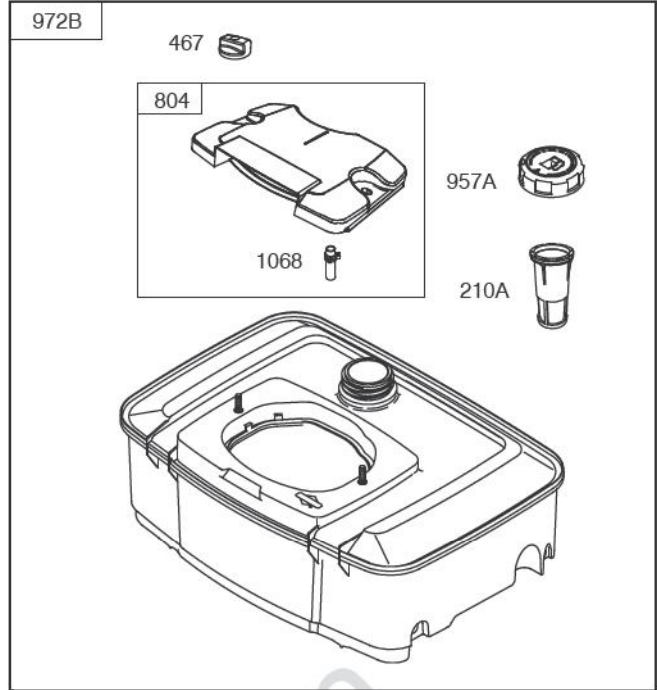

- 118
- 118A
- 105A
- 365A
- 365
- 187A
- 601B
- 187
- 601

- 11B
- 11C

Included in Fuel Tank Service #845137

Included in Fuel Tank Service #845138

529A

DUAL CIRCUIT	10 - 16 AMP	20 AMP	20 AMP POWER LINK
474	474A	474B	474C
<p>NOTE: All stators use a No. 1119 mounting screw.</p>			