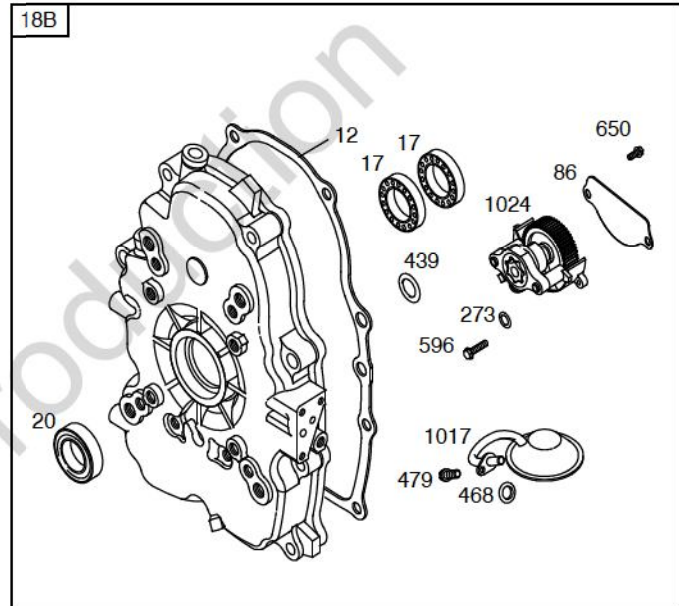

- 118
- 118A
- 105A
- 365A
- 365
- 187A
- 601B
- 187
- 601

- 11B
- 11C

Included in Fuel Tank Service #845137

Included in Fuel Tank Service #845138

529A

DUAL CIRCUIT	10 - 16 AMP	20 AMP	20 AMP POWER LINK
474	474A	474B	474C
<p>NOTE: All stators use a No. 1119 mounting screw.</p>			