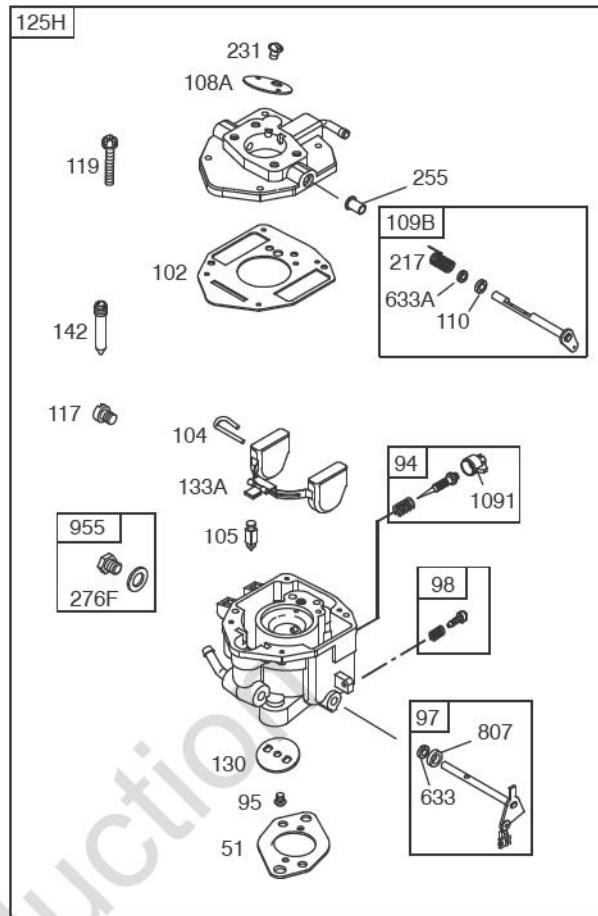

- 118
- 118A
- 105A
- 365A
- 365
- 187A
- 601B
- 187
- 601

- 11B
- 11C

Included in Fuel Tank Service #845137

Included in Fuel Tank Service #845138

529A

DUAL CIRCUIT	10 - 16 AMP	20 AMP	20 AMP POWER LINK
474	474A	474B	474C
<p>NOTE: All stators use a No. 1119 mounting screw.</p>			