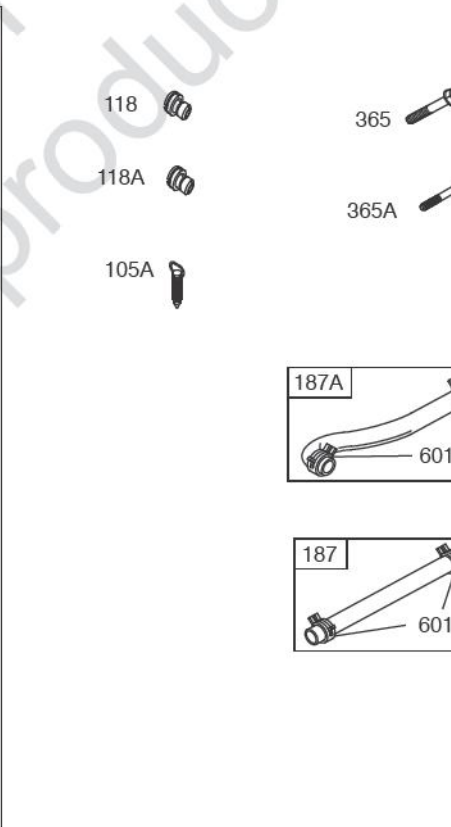

- 118
- 118A
- 105A
- 365A
- 365
- 187A
- 601B
- 187
- 601

- 11B
- 11C

Included in Fuel Tank Service #845137

Included in Fuel Tank Service #845138

529A

DUAL CIRCUIT	10 - 16 AMP	20 AMP	20 AMP POWER LINK
474	474A	474B	474C
<p>NOTE: All stators use a No. 1119 mounting screw.</p>			