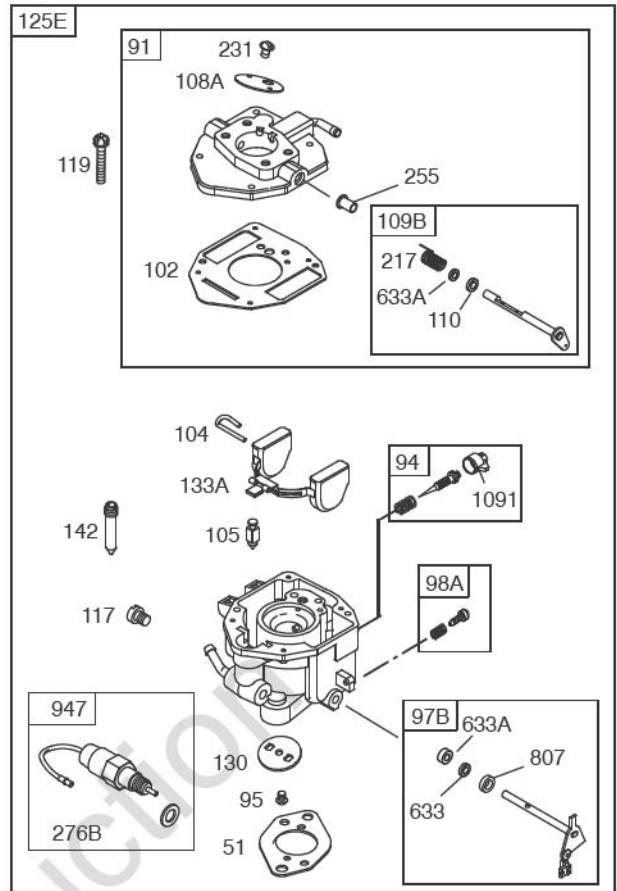

- 118
- 118A
- 105A
- 365A
- 365
- 187A
- 601B
- 187
- 601

- 11B
- 11C

Included in Fuel Tank Service #845137

Included in Fuel Tank Service #845138

529A

DUAL CIRCUIT	10 - 16 AMP	20 AMP	20 AMP POWER LINK
474	474A	474B	474C
<p>NOTE: All stators use a No. 1119 mounting screw.</p>			