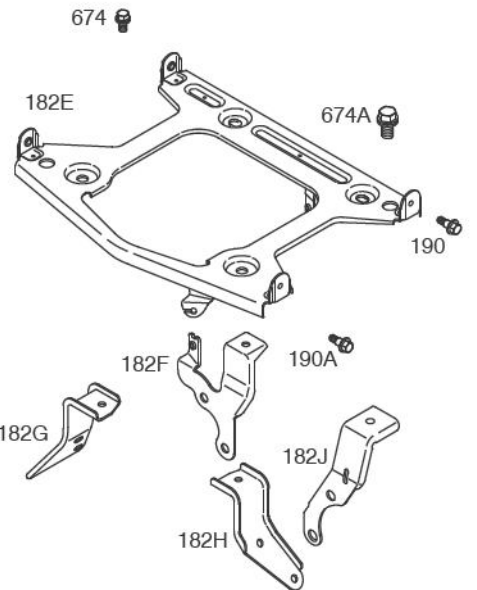

Included in Fuel Tank Service #845137

Included in Fuel Tank Service #845138

529A