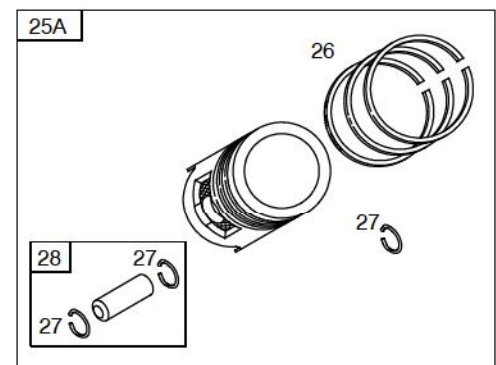

1036 EMISSIONS LABEL	
1058 OPERATOR'S MANUAL	
1330 REPAIR MANUAL	
1319 WARNING LABEL	
WARNING	
	Read and follow Operating Instructions before running engine.
	Gasoline is flammable. Allow engine to cool at least 2 minutes before refueling.
	Engines emit carbon monoxide, DO NOT run in enclosed area.
	Muffler area temperature may exceed 150°F. Do not touch hot parts.
REQUIRED when replacing parts with warning labels affixed.