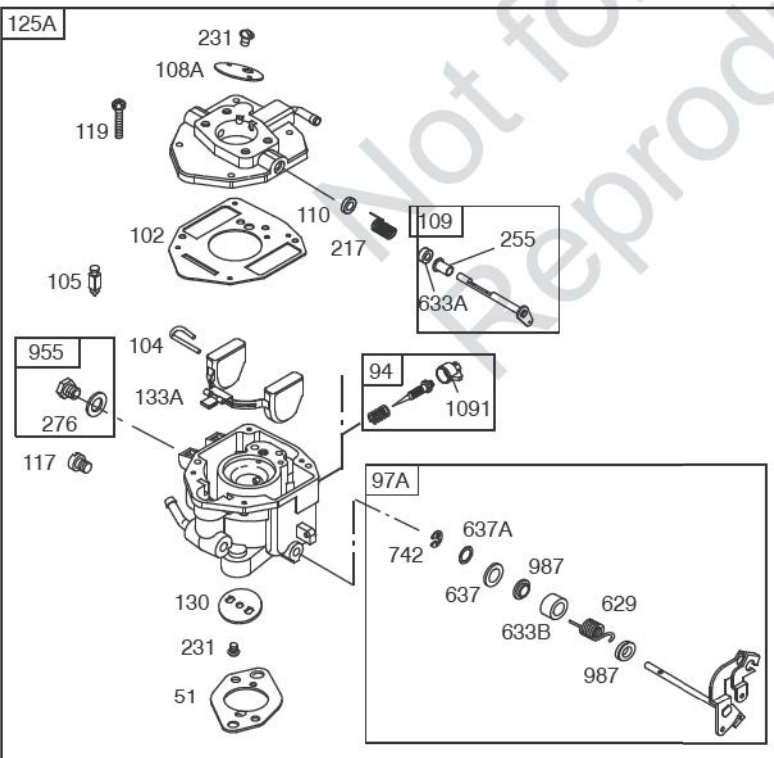

1036 EMISSIONS LABEL	
1058 OPERATOR'S MANUAL	
1330 REPAIR MANUAL	
1319 WARNING LABEL	
WARNING	
	Read and follow Operating Instructions before running engine.
	Gasoline is flammable. Allow engine to cool at least 2 minutes before refueling.
	Engines emit carbon monoxide, DO NOT run in enclosed area.
	Muffler area temperature may exceed 150°F. Do not touch hot parts.
REQUIRED when replacing parts with warning labels affixed.	

- 118
- 118A
- 105A
- 365A
- 365
- 187A
- 601B
- 187
- 601

- 11B
- 11C

Included in Fuel Tank Service #845137

Included in Fuel Tank Service #845138

529A

DUAL CIRCUIT	10 - 16 AMP	20 AMP	20 AMP POWER LINK
474	474A	474B	474C
<p>NOTE: All stators use a No. 1119 mounting screw.</p>			