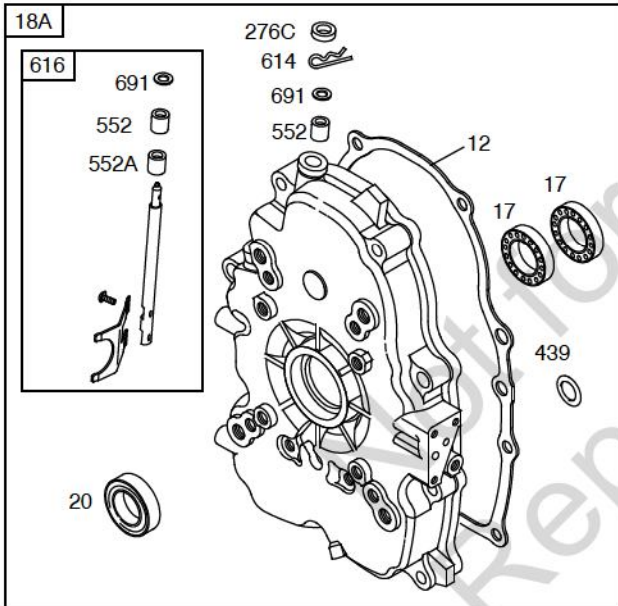

305400

Illustrated Parts List

Model Series

305400

AIR COOLED

TYPE NUMBERS
0005 to 3087.

Not for
Reproduction

PRINTED IN U.S.A.

- 118
- 118A
- 105A
- 365A
- 365
- 187A
- 601B
- 187
- 601

- 11B
- 11C

Included in Fuel Tank Service #845137

Included in Fuel Tank Service #845138

529A

DUAL CIRCUIT	10 - 16 AMP	20 AMP	20 AMP POWER LINK
474	474A	474B	474C
<p>NOTE: All stators use a No. 1119 mounting screw.</p>			