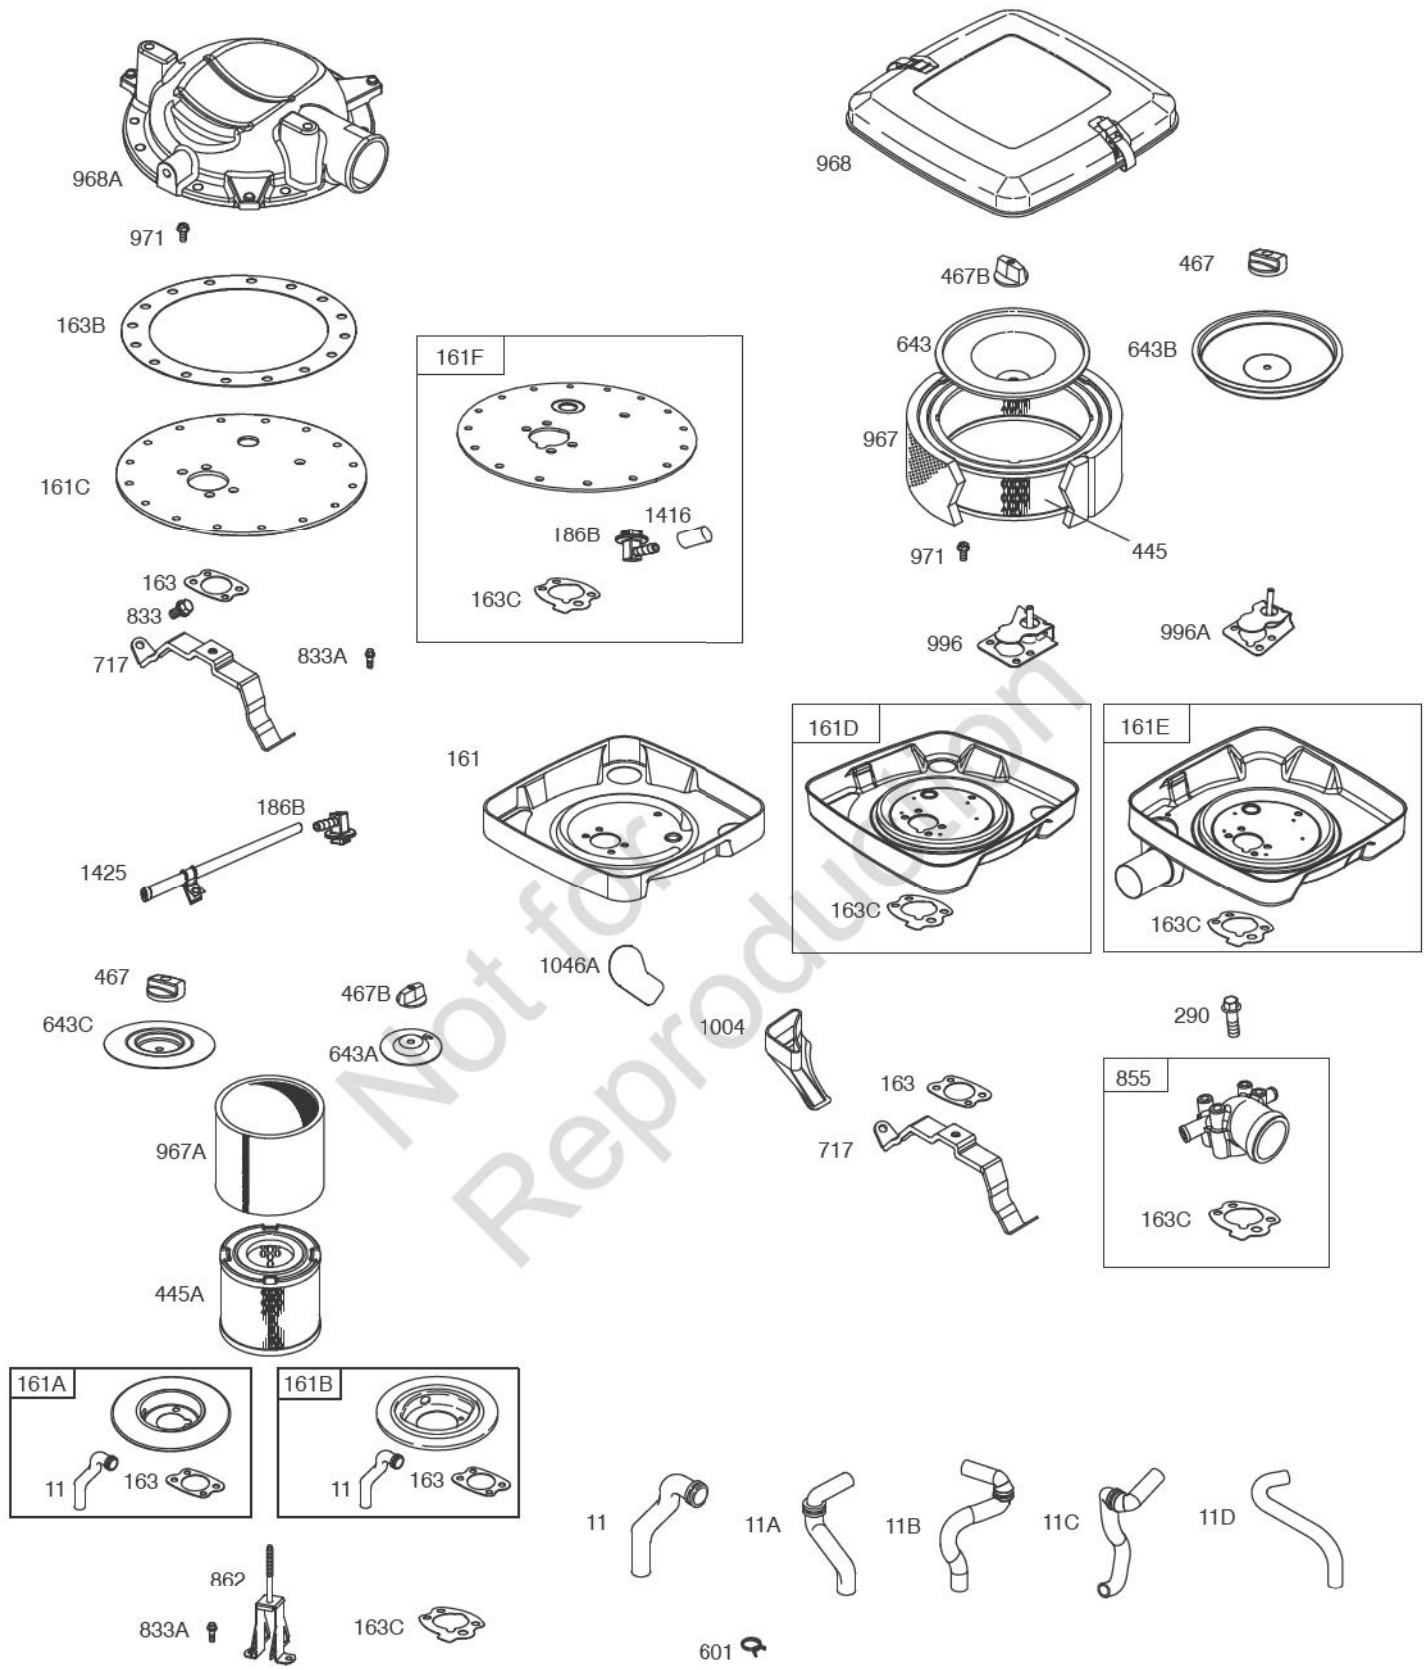

- 118
- 118A
- 105A
- 365A
- 365
- 187A
- 601B
- 187
- 601

- 11B
- 11C

Included in Fuel Tank Service #845137

Included in Fuel Tank Service #845138

529A

DUAL CIRCUIT	10 - 16 AMP	20 AMP	20 AMP POWER LINK
474	474A	474B	474C
<p>NOTE: All stators use a No. 1119 mounting screw.</p>			