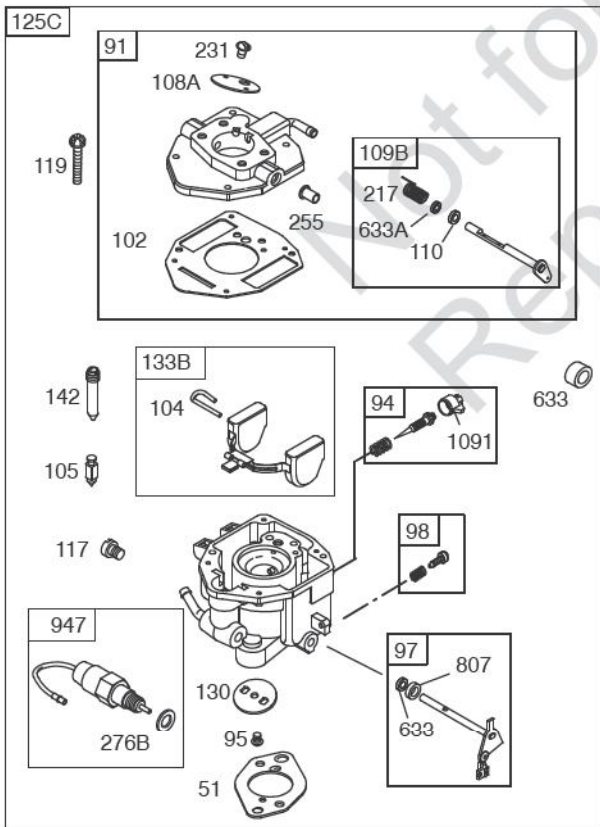

- 118
- 118A
- 105A
- 365A
- 365
- 187A
- 601B
- 187
- 601

- 11B
- 11C

Included in Fuel Tank Service #845137

Included in Fuel Tank Service #845138

529A

DUAL CIRCUIT	10 - 16 AMP	20 AMP	20 AMP POWER LINK
474	474A	474B	474C
<p>NOTE: All stators use a No. 1119 mounting screw.</p>			