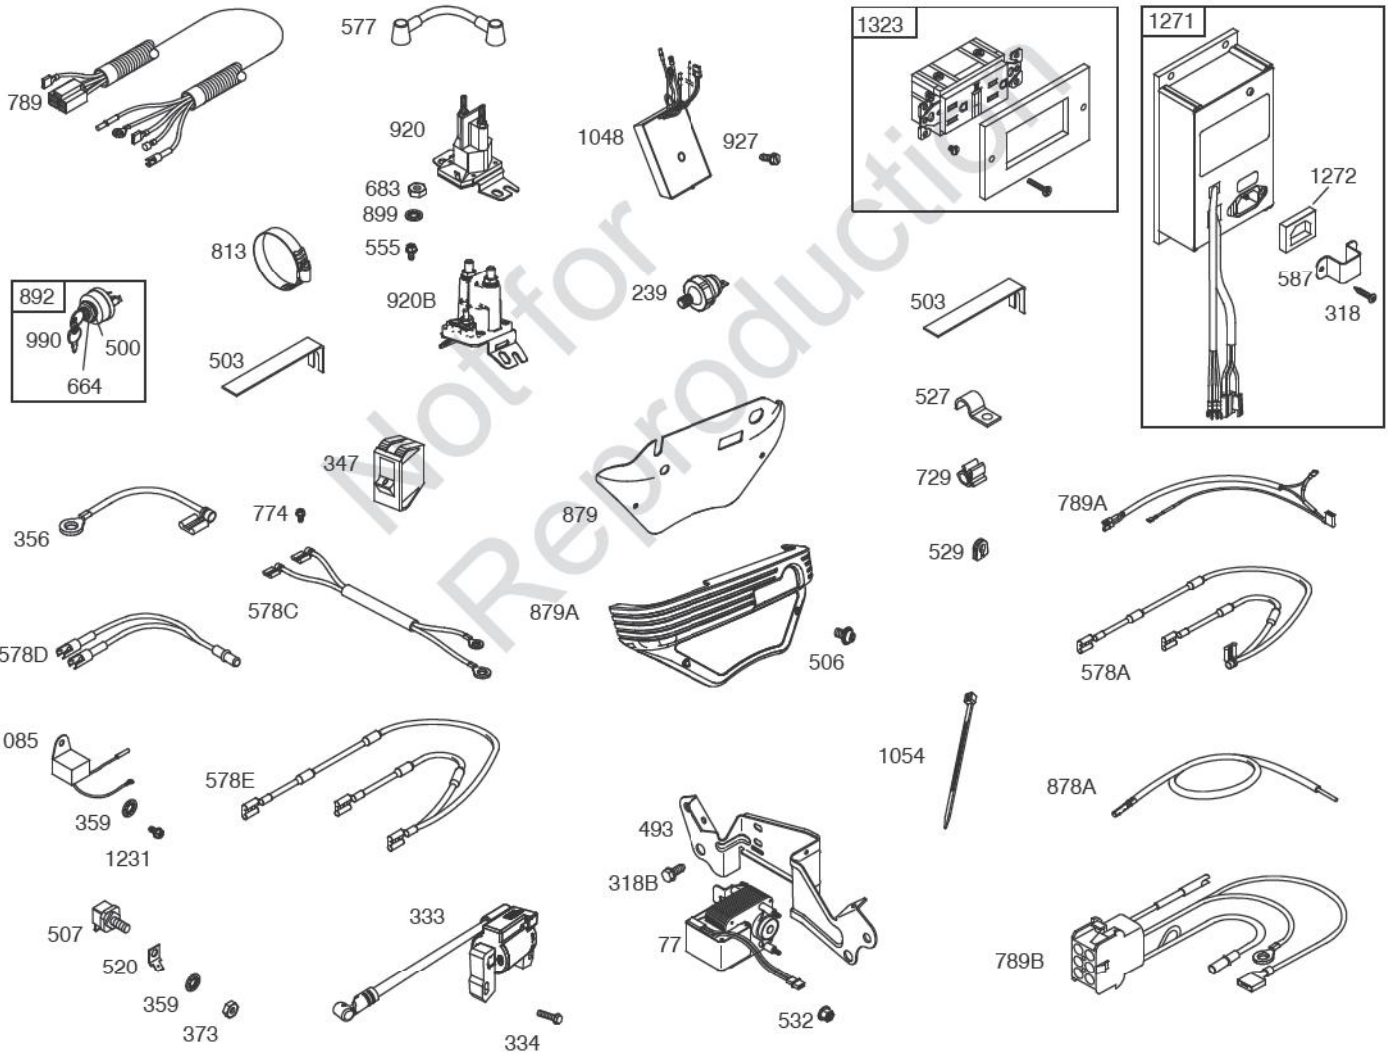

- 118
- 118A
- 105A
- 365A
- 365
- 187A
- 601B
- 187
- 601

- 11B
- 11C

Included in Fuel Tank Service #845137

Included in Fuel Tank Service #845138

529A

DUAL CIRCUIT	10 - 16 AMP	20 AMP	20 AMP POWER LINK
474	474A	474B	474C
<p>NOTE: All stators use a No. 1119 mounting screw.</p>			