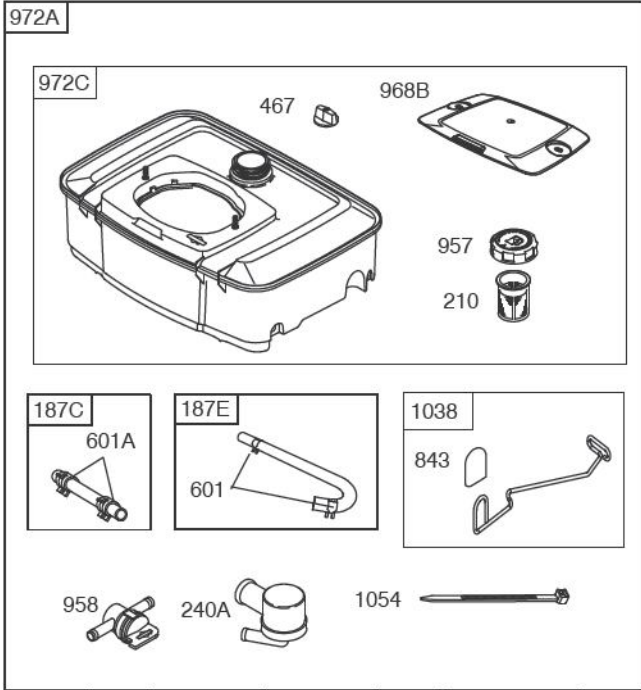

- 118
- 118A
- 105A
- 365A
- 365
- 187A
- 601B
- 187
- 601

- 11B
- 11C

Included in Fuel Tank Service #845137

Included in Fuel Tank Service #845138

529A

DUAL CIRCUIT	10 - 16 AMP	20 AMP	20 AMP POWER LINK
474	474A	474B	474C
<p>NOTE: All stators use a No. 1119 mounting screw.</p>			