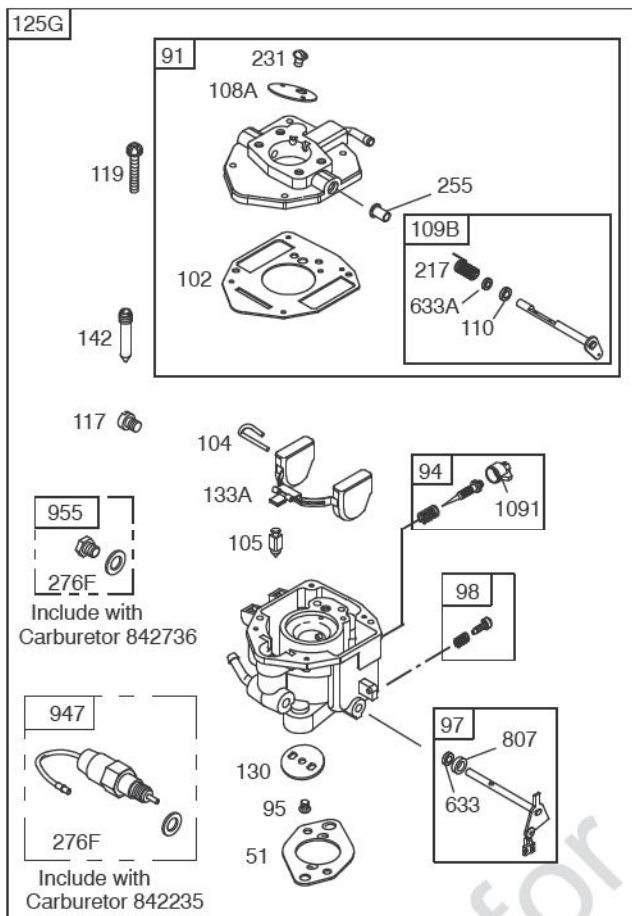

- 118
- 118A
- 105A
- 365A
- 365
- 187A
- 601B
- 187
- 601

- 11B
- 11C

Included in Fuel Tank Service #845137

Included in Fuel Tank Service #845138

529A

DUAL CIRCUIT	10 - 16 AMP	20 AMP	20 AMP POWER LINK
474	474A	474B	474C
<p>NOTE: All stators use a No. 1119 mounting screw.</p>			