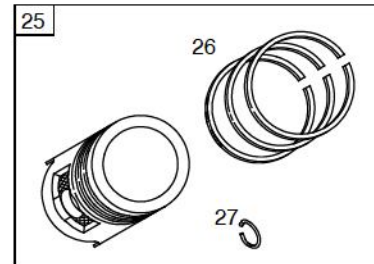

1036 EMISSIONS LABEL	
1058 OPERATOR'S MANUAL	
1330 REPAIR MANUAL	
1319 WARNING LABEL	
WARNING	
	Read and follow Operating Instructions before running engine.
	Gasoline is flammable. Allow engine to cool at least 2 minutes before refueling.
	Engines emit carbon monoxide, DO NOT run in enclosed area.
	Muffler area temperature may exceed 150°F. Do not touch hot parts.
REQUIRED when replacing parts with warning labels affixed.