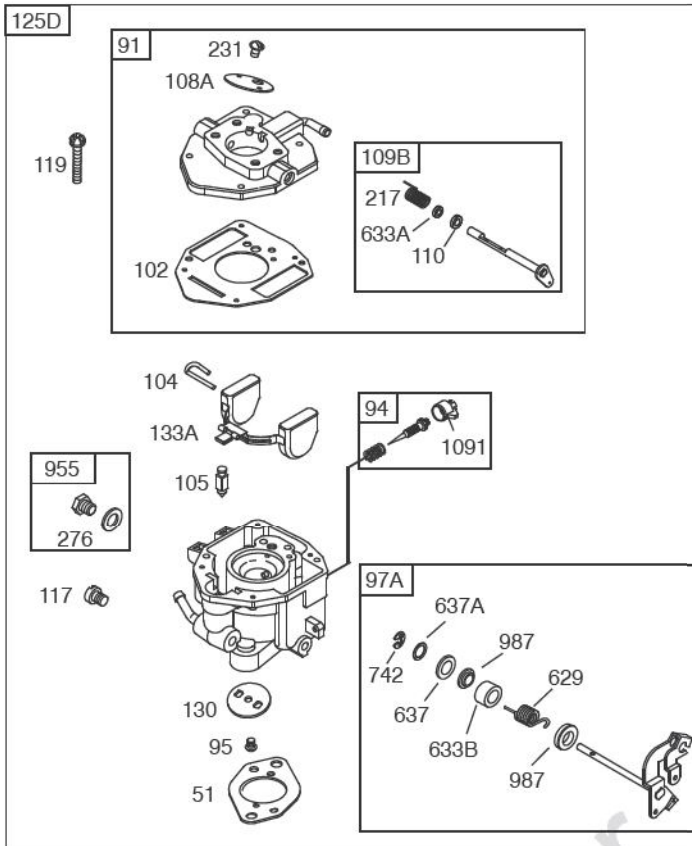

- 118
- 118A
- 105A
- 365A
- 365
- 187A
- 601B
- 187
- 601

- 11B
- 11C

Included in Fuel Tank Service #845137

Included in Fuel Tank Service #845138

529A

DUAL CIRCUIT	10 - 16 AMP	20 AMP	20 AMP POWER LINK
474	474A	474B	474C
<p>NOTE: All stators use a No. 1119 mounting screw.</p>			