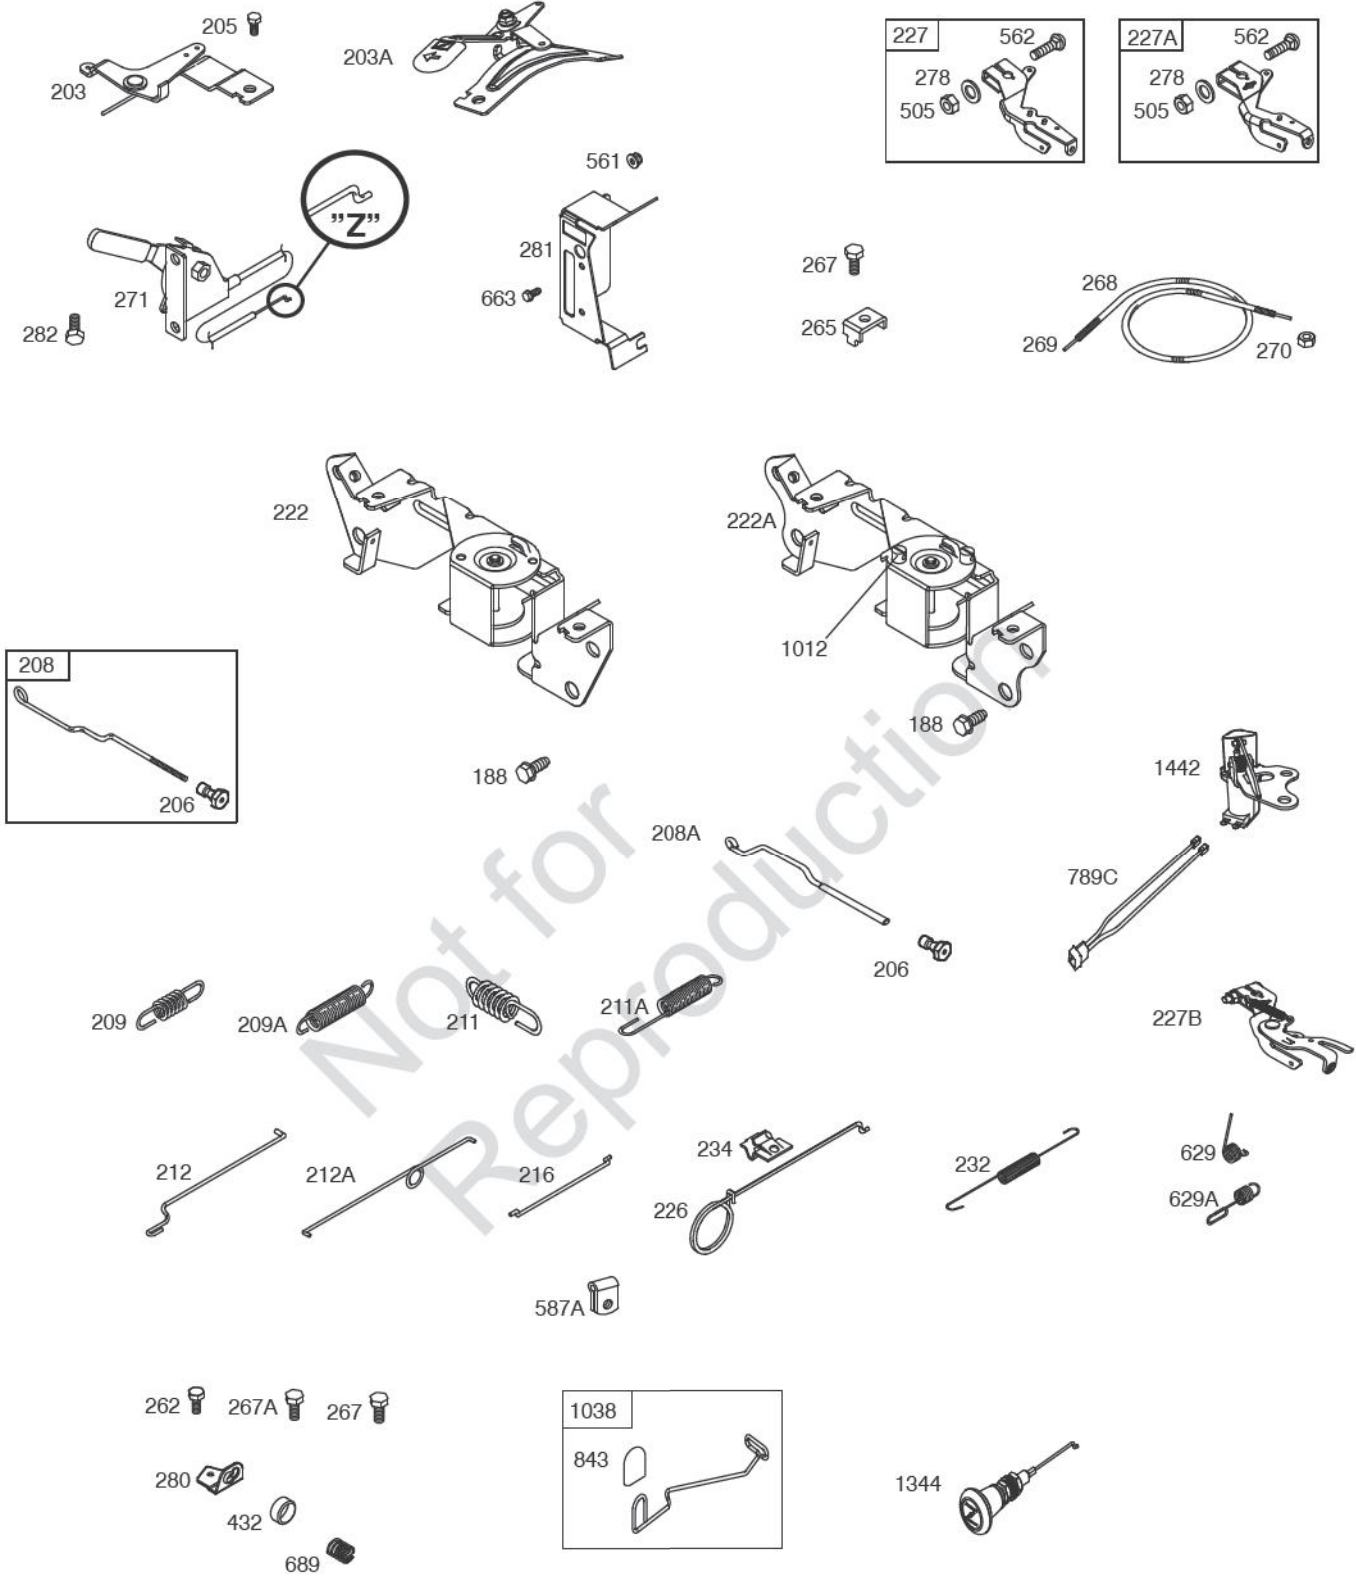

- 118
- 118A
- 105A
- 365A
- 365
- 187A
- 601B
- 187
- 601

- 11B
- 11C

Included in Fuel Tank Service #845137

Included in Fuel Tank Service #845138

529A

DUAL CIRCUIT	10 - 16 AMP	20 AMP	20 AMP POWER LINK
474	474A	474B	474C
<p>NOTE: All stators use a No. 1119 mounting screw.</p>			