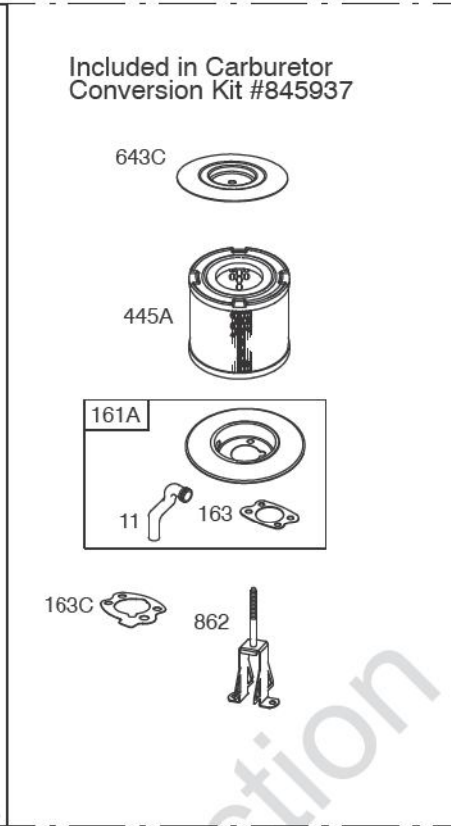

- 118
- 118A
- 105A
- 365A
- 365
- 187A
- 601B
- 187
- 601

- 11B
- 11C

Included in Fuel Tank Service #845137

Included in Fuel Tank Service #845138

529A

DUAL CIRCUIT	10 - 16 AMP	20 AMP	20 AMP POWER LINK
474	474A	474B	474C
<p>NOTE: All stators use a No. 1119 mounting screw.</p>			