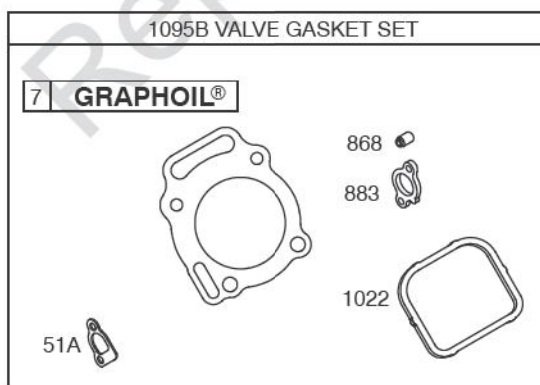

REF. NO.	PART NO.	DESCRIPTION	REF. NO.	PART NO.	DESCRIPTION	REF. NO.	PART NO.	DESCRIPTION
1	692178	Cylinder Assembly ----- Note ----- 841829 Cylinder Assembly Used on Type No(s). 0111. 841081 Cylinder Assembly Used on Type No(s). 0126, 0146, 0292, 0320.	15	690946	Plug-Oil Drain (External 7/16" Sq) ----- Note ----- 691680 Plug-Oil, Drain (Internal 3/8" Sq)	17	843827	Bearing-Ball (Crankcase Cover Requires Two (2) Ball Bearings) ----- Note ----- 691541 Bearing-Ball (Crankcase Cover Requires Two (2) Ball Bearings) Used on Type No(s). 0127, 0143, 0144.
2	808534	Kit-Bushing/Seal (Magneto Side)	15A	691686	Plug-Oil Drain Used on Type No(s). 0221, 0222.	18	844588	Cover-Crankcase ----- Note ----- 844724 Cover-Crankcase (Used After Code Date 07101400). Used on Type No(s). 0127, 0143, 0144, 0216, 0284, 1144, 1216.
3	805101s	Seal-Oil (Magneto Side)	16	692161	Crankshaft ----- Note ----- 692168 Crankshaft Used on Type No(s). 0178, 0203, 0264, 0265, 0285. 692163 Crankshaft Used on Type No(s). 0003, 0005, 0078, 0112, 0113, 0115, 0116, 0132, 0133, 0145, 0171, 0175, 0197, 0233, 0234, 0242, 0248, 0255, 0281, 0301, 0305, 1409, 2133, 3078.	18A	808851	Cover-Crankcase (Used Before Code Date 07101500). Used on Type No(s). 0127, 0144.
5	845715	Head-Cylinder ----- Note ----- 808688 Head-Cylinder Used on Type No(s). 0222.			808975 Crankshaft Used on Type No(s). 0119, 0218, 0252, 0328, 1410, 2218, 3052. 841827 Crankshaft Used on Type No(s). 0110, 0111. 809212 Crankshaft Used on Type No(s). 0077, 0172. 692162 Crankshaft Used on Type No(s). 0077, 0124, 0144, 0192, 0284, 1124, 1144, 3077. 692165 Crankshaft Used on Type No(s). 0169, 0194, 0195, 0196, 0204, 0325. 692169 Crankshaft Used on Type No(s). 0127, 0143, 0216, 1127, 1216. 845027 Crankshaft Used on Type No(s). 0087, 0121, 0268, 0277, 0299, 1268, 3087.	18B	844725	Cover-Crankcase Used on Type No(s). 0005, 0145, 0218, 0252, 0281, 0328, 1409, 1410, 2218, 3052.
5A	845716	Head-Cylinder ----- Note ----- 808689 Head-Cylinder Used on Type No(s). 0222.				20	805049s	Seal-Oil (PTO Side)
7	806085s	Gasket-Cylinder Head				21	809500	Cap-Oil Fill
8	808984	Breather Assembly				22	807362	Screw (Crankcase Cover/Sump)
9	844986	Gasket-Breather						
10	690751	Screw (Breather Assembly)						
10A	806421	Screw (Breather Cover)						
11	691556	Tube-Breather						
11A	806083s	Tube-Breather (Used Before Code Date 09121800).						
11B	844921	Tube-Breather (Used After Code Date 09121700).						
11C	844976	Tube-Breather Used on Type No(s). 0218, 0222, 0252, 1410.						
11D	845585	Tube-Breather Used on Type No(s). 0285, 293.						
12	842589	Gasket-Crankcase ----- Note ----- 845254 Gasket-Crankcase (Metal Core) Used on Type No(s). 0002, 0191, 0193, 0135, 0307, 1187, .						
13	692059	Screw (Cylinder Head)						

Engine Gasket Set-Reference 358
Carburetor Overhaul Kit-Reference 121

Valve Gasket Set-Reference 1095B