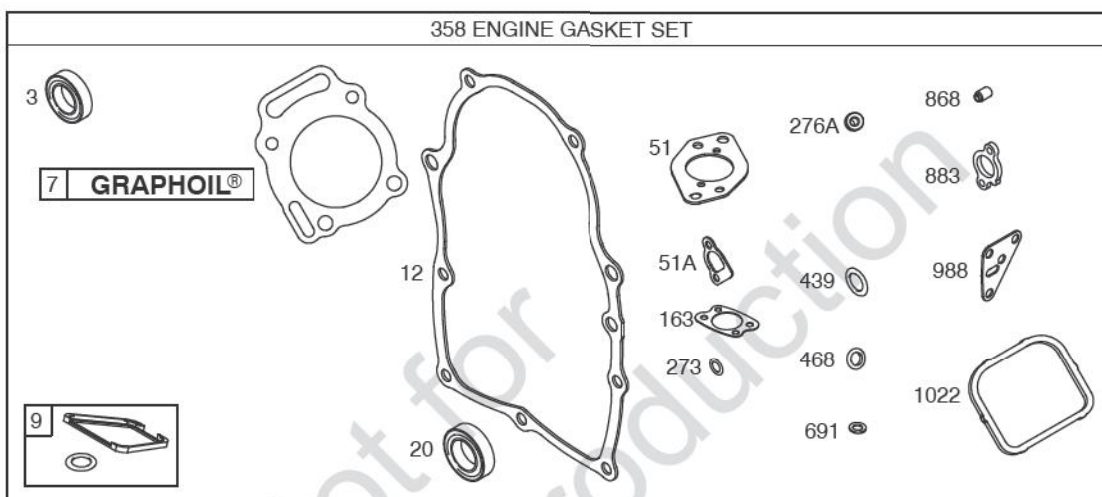

REF. NO.	PART NO.	DESCRIPTION	REF. NO.	PART NO.	DESCRIPTION	REF. NO.	PART NO.	DESCRIPTION
1	692178	Cylinder Assembly ----- Note ----- 841829 Cylinder Assembly Used on Type No(s). 0111. 841081 Cylinder Assembly Used on Type No(s). 0126, 0146, 0292, 0320.	15	690946	Plug-Oil Drain (External 7/16" Sq) ----- Note ----- 691680 Plug-Oil, Drain (Internal 3/8" Sq)	17	843827	Bearing-Ball (Crankcase Cover Requires Two (2) Ball Bearings) ----- Note ----- 691541 Bearing-Ball (Crankcase Cover Requires Two (2) Ball Bearings) Used on Type No(s). 0127, 0143, 0144.
2	808534	Kit-Bushing/Seal (Magneto Side)	15A	691686	Plug-Oil Drain Used on Type No(s). 0221, 0222.	18	844588	Cover-Crankcase ----- Note ----- 844724 Cover-Crankcase (Used After Code Date 07101400). Used on Type No(s). 0127, 0143, 0144, 0216, 0284, 1144, 1216.
3	805101s	Seal-Oil (Magneto Side)	16	692161	Crankshaft ----- Note ----- 692168 Crankshaft Used on Type No(s). 0178, 0203, 0264, 0265, 0285. 692163 Crankshaft Used on Type No(s). 0003, 0005, 0078, 0112, 0113, 0115, 0116, 0132, 0133, 0145, 0171, 0175, 0197, 0233, 0234, 0242, 0248, 0255, 0281, 0301, 0305, 1409, 2133, 3078.	18A	808851	Cover-Crankcase (Used Before Code Date 07101500). Used on Type No(s). 0127, 0144.
5	845715	Head-Cylinder ----- Note ----- 808688 Head-Cylinder Used on Type No(s). 0222.			808975 Crankshaft Used on Type No(s). 0119, 0218, 0252, 0328, 1410, 2218, 3052. 841827 Crankshaft Used on Type No(s). 0110, 0111. 809212 Crankshaft Used on Type No(s). 0077, 0172. 692162 Crankshaft Used on Type No(s). 0077, 0124, 0144, 0192, 0284, 1124, 1144, 3077. 692165 Crankshaft Used on Type No(s). 0169, 0194, 0195, 0196, 0204, 0325. 692169 Crankshaft Used on Type No(s). 0127, 0143, 0216, 1127, 1216. 845027 Crankshaft Used on Type No(s). 0087, 0121, 0268, 0277, 0299, 1268, 3087.	18B	844725	Cover-Crankcase Used on Type No(s). 0005, 0145, 0218, 0252, 0281, 0328, 1409, 1410, 2218, 3052.
5A	845716	Head-Cylinder ----- Note ----- 808689 Head-Cylinder Used on Type No(s). 0222.				20	805049s	Seal-Oil (PTO Side)
7	806085s	Gasket-Cylinder Head				21	809500	Cap-Oil Fill
8	808984	Breather Assembly				22	807362	Screw (Crankcase Cover/Sump)
9	844986	Gasket-Breather						
10	690751	Screw (Breather Assembly)						
10A	806421	Screw (Breather Cover)						
11	691556	Tube-Breather						
11A	806083s	Tube-Breather (Used Before Code Date 09121800).						
11B	844921	Tube-Breather (Used After Code Date 09121700).						
11C	844976	Tube-Breather Used on Type No(s). 0218, 0222, 0252, 1410.						
11D	845585	Tube-Breather Used on Type No(s). 0285, 293.						
12	842589	Gasket-Crankcase ----- Note ----- 845254 Gasket-Crankcase (Metal Core) Used on Type No(s). 0002, 0191, 0193, 0135, 0307, 1187, .						
13	692059	Screw (Cylinder Head)						

Engine Gasket Set-Reference 358
Carburetor Overhaul Kit-Reference 121

Valve Gasket Set-Reference 1095B