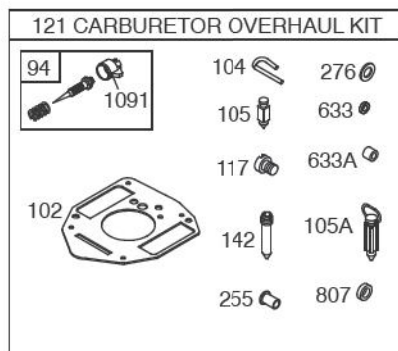

REF. NO.	PART NO.	DESCRIPTION	REF. NO.	PART NO.	DESCRIPTION	REF. NO.	PART NO.	DESCRIPTION
1	692178	Cylinder Assembly ----- Note ----- 841829 Cylinder Assembly Used on Type No(s). 0111. 841081 Cylinder Assembly Used on Type No(s). 0126, 0146, 0292, 0320.	15	690946	Plug-Oil Drain (External 7/16" Sq) ----- Note ----- 691680 Plug-Oil, Drain (Internal 3/8" Sq)	17	843827	Bearing-Ball (Crankcase Cover Requires Two (2) Ball Bearings) ----- Note ----- 691541 Bearing-Ball (Crankcase Cover Requires Two (2) Ball Bearings) Used on Type No(s). 0127, 0143, 0144.
2	808534	Kit-Bushing/Seal (Magneto Side)	15A	691686	Plug-Oil Drain Used on Type No(s). 0221, 0222.	18	844588	Cover-Crankcase ----- Note ----- 844724 Cover-Crankcase (Used After Code Date 07101400). Used on Type No(s). 0127, 0143, 0144, 0216, 0284, 1144, 1216.
3	805101s	Seal-Oil (Magneto Side)	16	692161	Crankshaft ----- Note ----- 692168 Crankshaft Used on Type No(s). 0178, 0203, 0264, 0265, 0285. 692163 Crankshaft Used on Type No(s). 0003, 0005, 0078, 0112, 0113, 0115, 0116, 0132, 0133, 0145, 0171, 0175, 0197, 0233, 0234, 0242, 0248, 0255, 0281, 0301, 0305, 1409, 2133, 3078.	18A	808851	Cover-Crankcase (Used Before Code Date 07101500). Used on Type No(s). 0127, 0144.
5	845715	Head-Cylinder ----- Note ----- 808688 Head-Cylinder Used on Type No(s). 0222.			808975 Crankshaft Used on Type No(s). 0119, 0218, 0252, 0328, 1410, 2218, 3052. 841827 Crankshaft Used on Type No(s). 0110, 0111. 809212 Crankshaft Used on Type No(s). 0077, 0172. 692162 Crankshaft Used on Type No(s). 0077, 0124, 0144, 0192, 0284, 1124, 1144, 3077. 692165 Crankshaft Used on Type No(s). 0169, 0194, 0195, 0196, 0204, 0325. 692169 Crankshaft Used on Type No(s). 0127, 0143, 0216, 1127, 1216. 845027 Crankshaft Used on Type No(s). 0087, 0121, 0268, 0277, 0299, 1268, 3087.	18B	844725	Cover-Crankcase Used on Type No(s). 0005, 0145, 0218, 0252, 0281, 0328, 1409, 1410, 2218, 3052.
5A	845716	Head-Cylinder ----- Note ----- 808689 Head-Cylinder Used on Type No(s). 0222.				20	805049s	Seal-Oil (PTO Side)
7	806085s	Gasket-Cylinder Head				21	809500	Cap-Oil Fill
8	808984	Breather Assembly				22	807362	Screw (Crankcase Cover/Sump)
9	844986	Gasket-Breather						
10	690751	Screw (Breather Assembly)						
10A	806421	Screw (Breather Cover)						
11	691556	Tube-Breather						
11A	806083s	Tube-Breather (Used Before Code Date 09121800).						
11B	844921	Tube-Breather (Used After Code Date 09121700).						
11C	844976	Tube-Breather Used on Type No(s). 0218, 0222, 0252, 1410.						
11D	845585	Tube-Breather Used on Type No(s). 0285, 293.						
12	842589	Gasket-Crankcase ----- Note ----- 845254 Gasket-Crankcase (Metal Core) Used on Type No(s). 0002, 0191, 0193, 0135, 0307, 1187, .						
13	692059	Screw (Cylinder Head)						

Engine Gasket Set-Reference 358
Carburetor Overhaul Kit-Reference 121

Valve Gasket Set-Reference 1095B