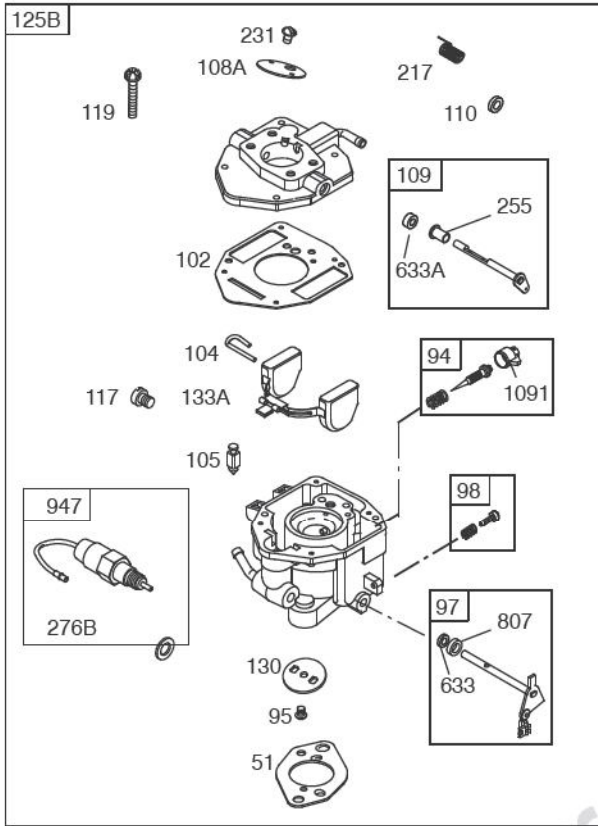

- 118
- 118A
- 105A
- 365A
- 365
- 187A
- 601B
- 187
- 601

- 11B
- 11C

Included in Fuel Tank Service #845137

Included in Fuel Tank Service #845138

529A

DUAL CIRCUIT	10 - 16 AMP	20 AMP	20 AMP POWER LINK
474	474A	474B	474C
<p>NOTE: All stators use a No. 1119 mounting screw.</p>			