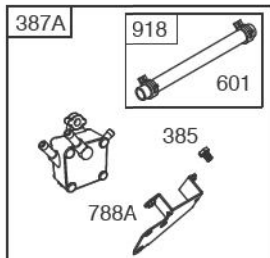

- 118
- 118A
- 105A
- 365A
- 365
- 187A
- 601B
- 187
- 601

- 11B
- 11C

Included in Fuel Tank Service #845137

Included in Fuel Tank Service #845138

529A

DUAL CIRCUIT	10 - 16 AMP	20 AMP	20 AMP POWER LINK
474	474A	474B	474C
<p>NOTE: All stators use a No. 1119 mounting screw.</p>			