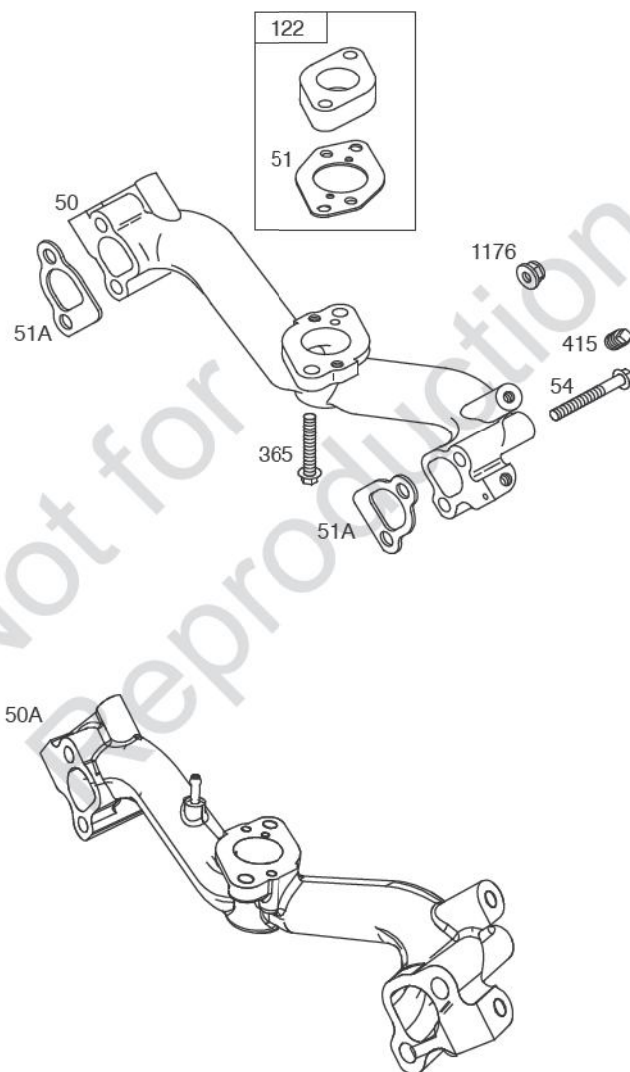

- 118
- 118A
- 105A
- 365A
- 365
- 187A
- 601B
- 187
- 601

- 11B
- 11C

Included in Fuel Tank Service #845137

Included in Fuel Tank Service #845138

529A

DUAL CIRCUIT	10 - 16 AMP	20 AMP	20 AMP POWER LINK
474	474A	474B	474C
<p>NOTE: All stators use a No. 1119 mounting screw.</p>			