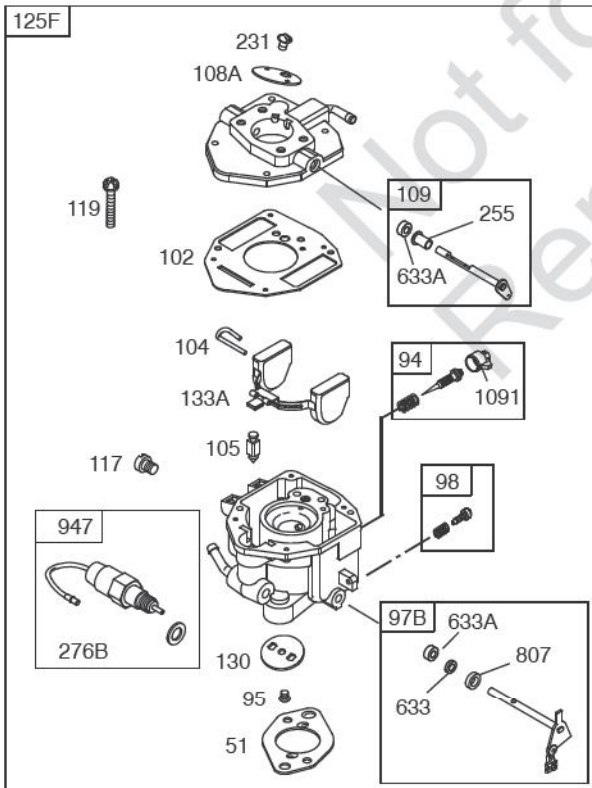

- 118
- 118A
- 105A
- 365A
- 365
- 187A
- 601B
- 187
- 601

- 11B
- 11C

Included in Fuel Tank Service #845137

Included in Fuel Tank Service #845138

529A

DUAL CIRCUIT	10 - 16 AMP	20 AMP	20 AMP POWER LINK
474	474A	474B	474C
<p>NOTE: All stators use a No. 1119 mounting screw.</p>			